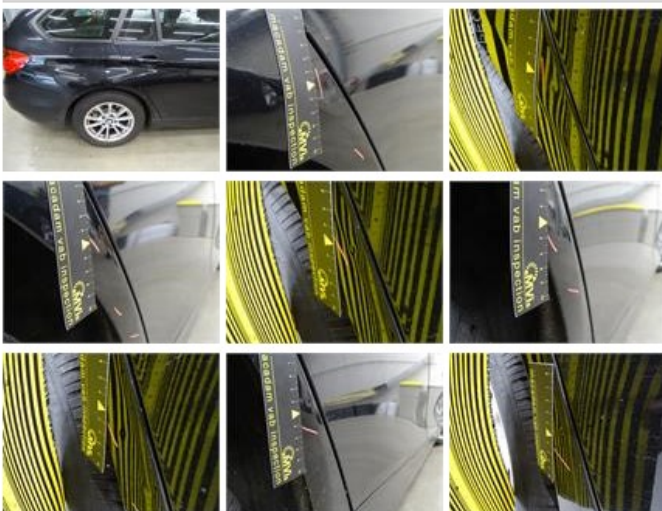

Alloy rim F L, Scratch(es), Acceptable 0,00

No pictures to display

Sill outer R, Dent(s) and scratch(es), LI - Repair and paint (complete) 310,50

Roof, Chemical polution, LI - Repair and paint (complete) 481,50

95,00

Alloy rim R R, Scratch(es), LI - Repair and paint (complete)

95,00

Wing R R, Dent(s), PDR - Paintless dent repair

122,40

Bumper R, Scratch(es), Acceptable 0,00

No pictures to display

Wing F R, Dent(s) and scratch(es), LI - Repair and paint (complete) 220,18

Door R L, Scratch(es), Acceptable 0,00

No pictures to display

Bonnet, Chemical polution, LI - Repair and paint (complete) 290,08