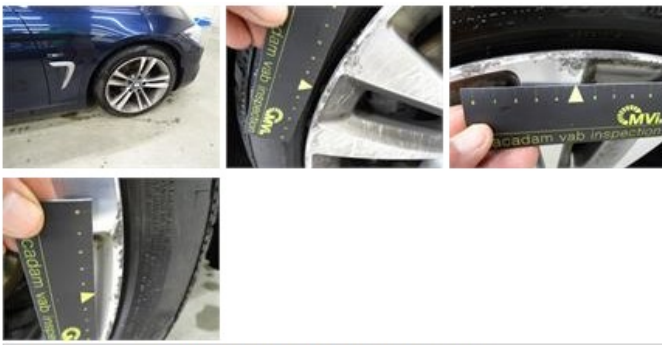

Alloy rim R R, Scratch(es), LI - Repair and paint (complete) 95,00