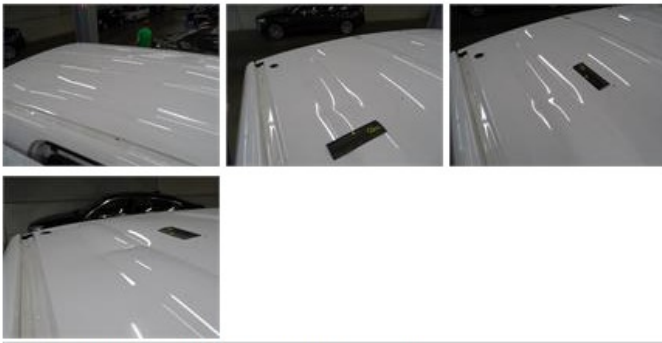

Door moulding Lower R L, Scratch(es), Acceptable 0,00

No pictures to display

Wing R L, Dent(s) and scratch(es), LI - Repair and paint (complete) 231,15

Glove compartment lid, Broken, E - Replace 228,00