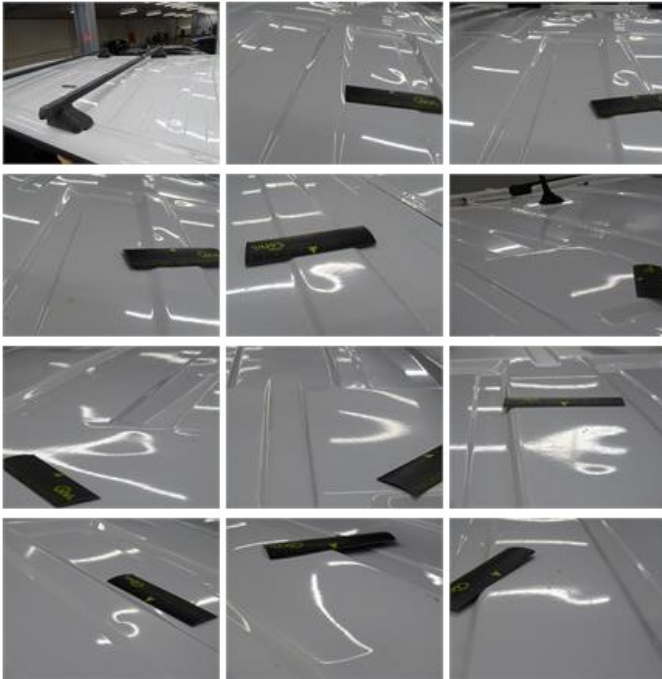

Total cost ex VAT	2959,39
Wing R R, Dent(s) and scratch(es), LI - Repair and paint (complete)	231,15

Wing F L, Scratch(es), Acceptable 0,00

No pictures to display

Roof, Dent(s), LI - Repair and paint (complete) 361,13