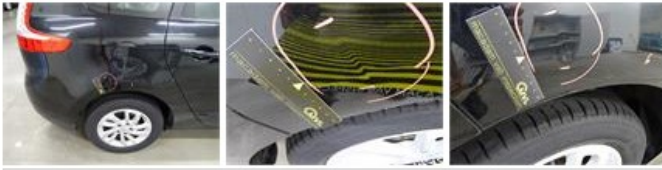

Ignition key, Missing, E - Replace 150,00

No pictures to display

Wing R R, Dent(s), PDR - Paintless dent repair 63,00