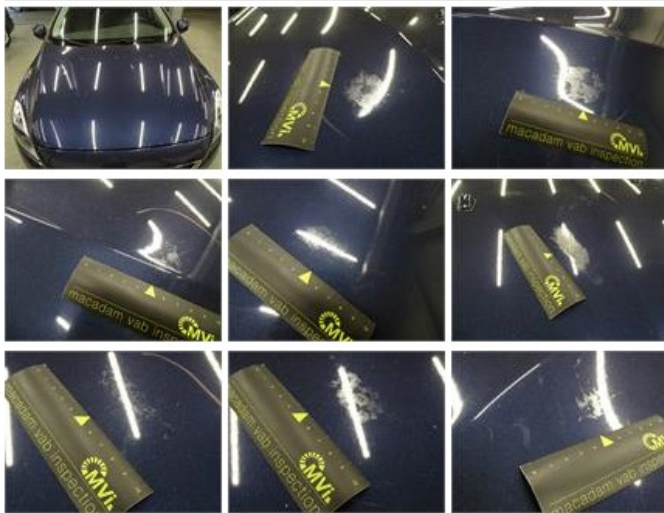

110,64

Tailgate, Scratch(es), Acceptable 0,00

No pictures to display

Alloy rim R L, Scratch(es), LI - Repair and paint (complete) 95,00

Wing R R, Chemical pollution, LI - Repair and paint (complete) 308,20

Alloy rim F R, Scratch(es), LI - Repair and paint (complete) 95,00

Roof pillar L, Dent(s), Acceptable 0,00

No pictures to display

Bumper R, Scratch(es), LI - Repair and paint (complete) 211,80

Bonnet, Chemical polution, LI - Repair and paint (complete)

290,08

Floor covering F L, Hole, E - Replace

252,00

Rear spoiler, Chemical polution, LI - Repair and paint (complete)

115,56

Door R L, Dent(s) and scratch(es), LI - Repair and paint (complete)

318,35