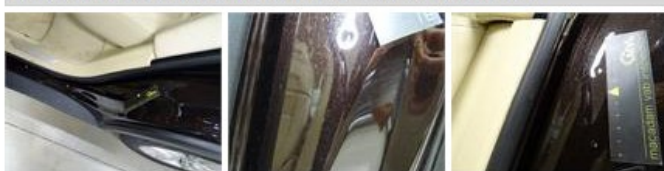

Assistance equipment

Total cost ex VAT	485,40
Rocker panel inner R L, Dent(s), LI - Repair and paint (complete)	115,56