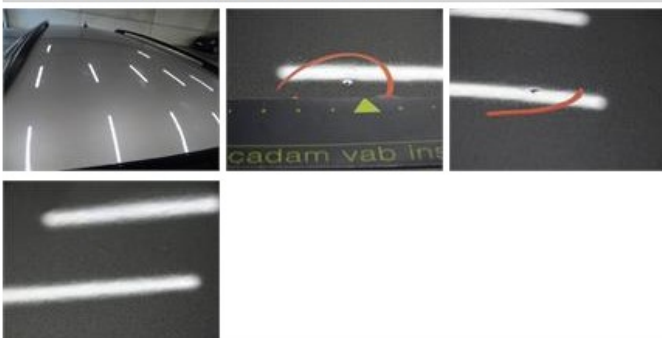

Degree of wear

205/55/16/91 H LightMetal				
Summer tyres:	Fr.L.	Michelin: 3 mm	Fr.R.	Michelin: 3 mm
	Re.L.	Michelin: 7 mm	Re.R.	Michelin: 7 mm

Assistance equipment

Emergency spare wheel **Yes**

Total cost ex VAT	746,20
Bumper F, Scratch(es), Acceptable	0,00
<i>No pictures to display</i>	
Rearview mirror housing L, Scratch(es), Smart repair	110,64

Bumper R, Dent(s) and scratch(es), LI - Repair and paint (complete) 211,80

Rocker panel inner R L, Dent(s), LI - Repair and paint (complete) 115,56

Roof, Bad repair, LI - Repair and paint (complete) 0,00