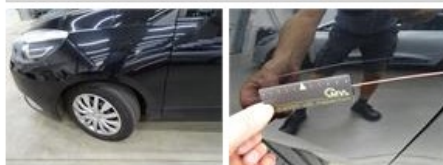

Degree of wear

	205/60/16/96 H Steel			
Summer tyres:	Fr.L.	Michelin: 5 mm	Fr.R.	Michelin: 5 mm
	Re.L.	Michelin: 4 mm	Re.R.	Michelin: 4 mm

Assistance equipment

Total cost ex VAT	1237,09
Wing F L, Scratch(es), LI - Repair and paint (complete)	220,18