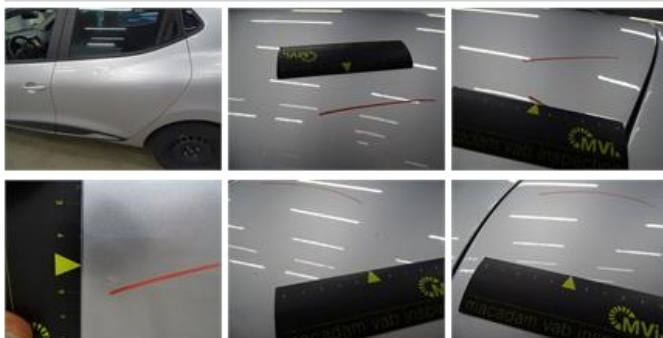

No pictures to display

Wheel cover R R, Missing, E - Replace 24,00

Bonnet, Chemical polution, LI - Repair and paint (complete) 232,06

Door R L, Scratch(es), LI - Repair and paint (complete) 254,68

Bumper R, Scratch(es), Acceptable 0,00

No pictures to display

Wheel cover R L, Missing, E - Replace 24,00

Tailgate, Scratch(es), Acceptable	0,00
<i>No pictures to display</i>	
Armrest L, Scratch(es), Acceptable	0,00
<i>No pictures to display</i>	
Door R R, Dent(s) and scratch(es), Acceptable	0,00
<i>No pictures to display</i>	
Rearview mirror housing R, Scratch(es), Acceptable	0,00
<i>No pictures to display</i>	
Wheel cover F R, Missing, E - Replace	24,00