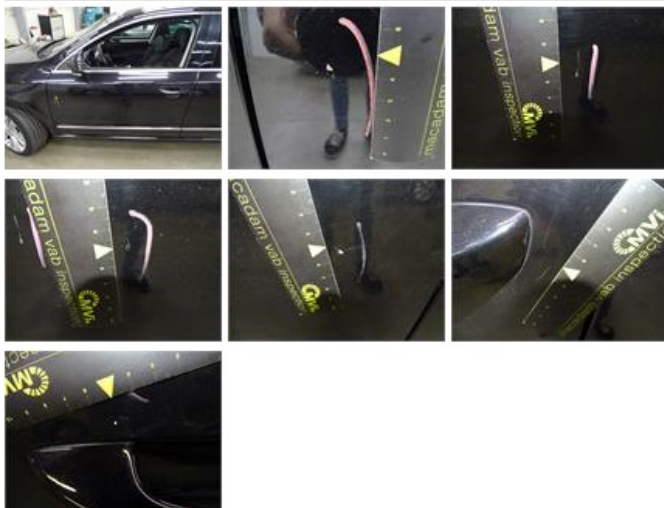

Door F L, Scratch(es), LI - Repair and paint (complete)

Bumper F, Scratch(es), LI - Repair and paint (complete)

254,16