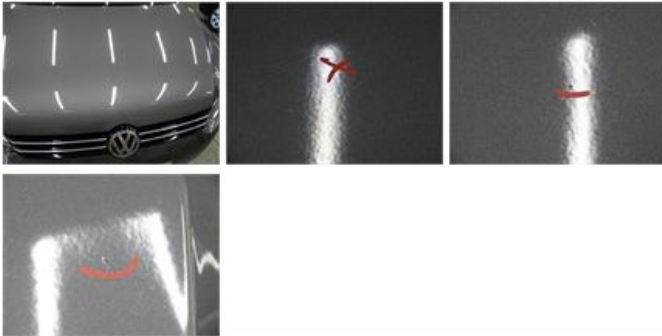

Wing R L, Dent(s), Acceptable	0,00
<i>No pictures to display</i>	
Bonnet, Bad repair, Acceptable	0,00