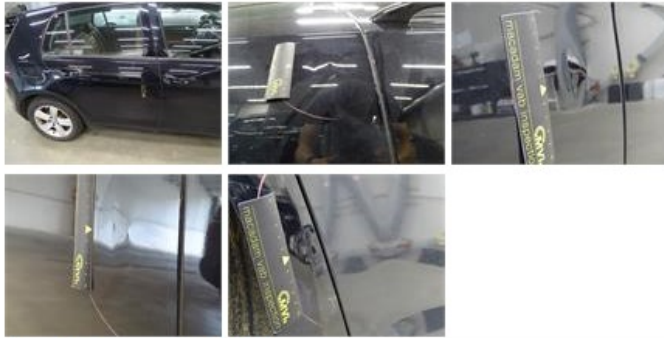

Alloy rim F L, Scratch(es), Acceptable 0,00

No pictures to display

Door R R, Dent(s), PDR - Paintless dent repair 82,80