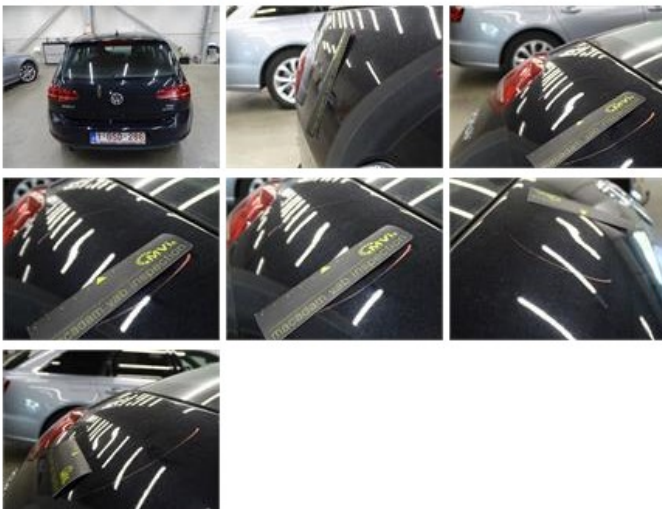

VOLKSWAGEN Golf: 1GSD286

Vinnumber:	WVWZZZAUZEW350752	Versionname:	GOLF BER Highline 105PK
First Registrationdate:	14/04/2014	Fiscalpower:	
Expertise Mileage:	115490	Power Kw:	77
Bodytype:		Body color:	Black
Gearbox:	MAN 5 VIT	Paint type:	Metalic
Transmission:	Front	Rims summer:	Aluminium
Fueltype:	Diesel	Oil level:	OK
Battery functioning:	Yes	Parking lot:	4402
Number of doors:	5		
Number of seats:	5		
Number head rests:	5		
Rims summer:	Aluminium		
Category:	Passenger Car		
Oil level:	OK		
Registration Certificate Car (BE):	Yes		

Total cost ex VAT	1731,31
Wing F L, Dent(s) and scratch(es), LI - Repair and paint (complete)	220,18

Bumper R, Scratch(es), LI - Repair and paint (complete) 211,80

Alloy rim F R, Scratch(es), Acceptable 0,00

No pictures to display

Door R L, Scratch(es), LI - Repair and paint (complete) 318,35

Tailgate, Dent(s), PDR - Paintless dent repair 63,00

Bumper F, Scratch(es), LI - Repair and paint (complete) 211,80

Alloy rim F L, Scratch(es), Acceptable 0,00