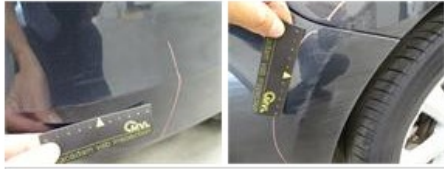

Alloy rim R L, Scratch(es), LI - Repair and paint (complete)

95,00