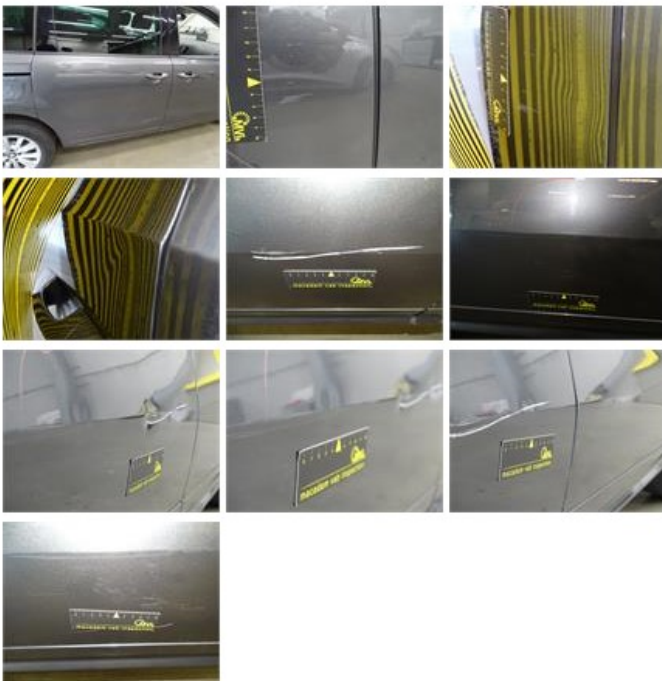

Wing R L, Scratch(es), LI - Repair and paint (complete)

369,84

Wing R L, Scratch(es), LI - Repair and paint (complete)

389,02

Door F L, Dent(s) and scratch(es), LI - Repair and paint (complete)

430,02

Rearview mirror housing R, Scratch(es), Acceptable

0,00

No pictures to display

Door R R, Dent(s) and scratch(es), LI - Repair and paint (complete)

382,02

Bumper F, Scratch(es), Acceptable

0,00

No pictures to display

Internal Boot Lining R, Scratch(es), Acceptable