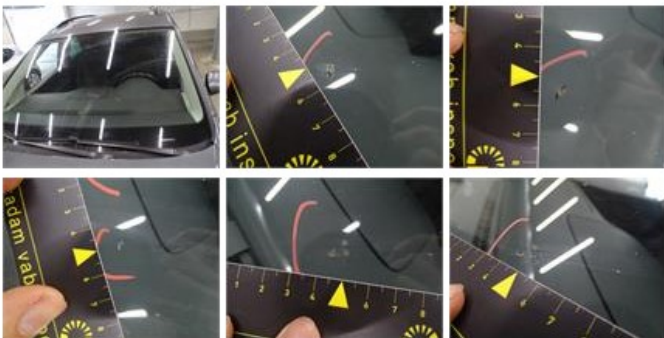

Degree of wear

215/60/16/95 H LightMetal				
Summer tyres:	Fr.L.	Continental: 4 mm	Fr.R.	Continental: 4 mm
	Re.L.	Continental: 3 mm	Re.R.	Continental: 3 mm

Assistance equipment

Number of charging cables (normal)	0
Number of charging cables (rapid charge)	0

Total cost ex VAT	3487,44
Luggage space cover, Damaged, Smart repair	110,64

Sidewall panel RL, Broken, E - Replace

20,00

Door R L, Dent(s) and scratch(es), LI - Repair and paint (complete)

382,02

Wing F R, Bad repair, Acceptable

0,00

No pictures to display

Windscreen, Stone chip(s), E - Replace

560,64

Tailgate, Bad repair, Acceptable

0,00

Rocker panel inner R R, Dent(s), LI - Repair and paint (complete)

115,56