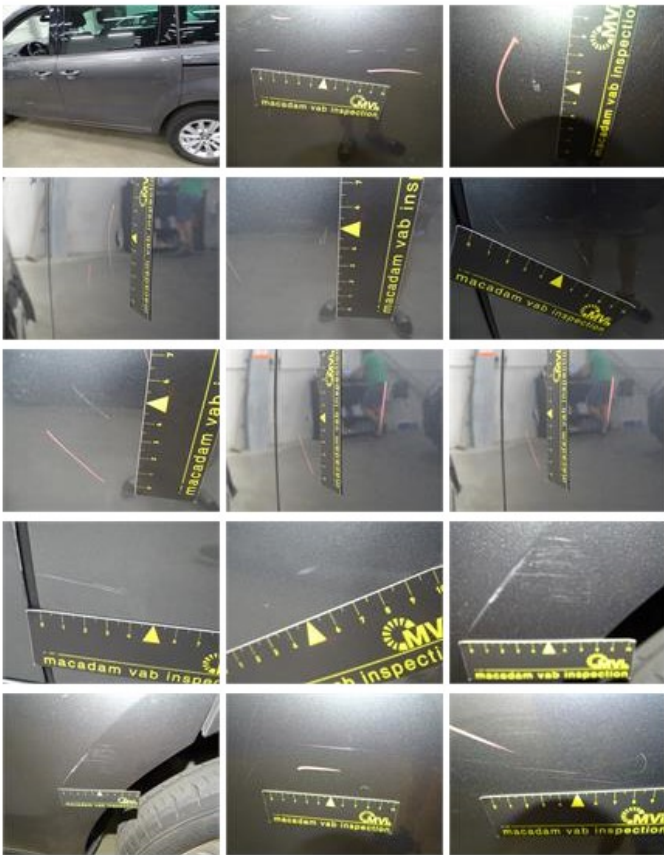

Degree of wear

215/60/16/95 H LightMetal				
Summer tyres:	Fr.L.	Continental: 4 mm	Fr.R.	Continental: 4 mm
	Re.L.	Continental: 3 mm	Re.R.	Continental: 3 mm

Assistance equipment

Number of charging cables (normal)	0
Number of charging cables (rapid charge)	0

Total cost ex VAT	3487,44
Luggage space cover, Damaged, Smart repair	110,64

Sidewall panel RL, Broken, E - Replace

20,00

Door R L, Dent(s) and scratch(es), LI - Repair and paint (complete)

382,02

Wing F R, Bad repair, Acceptable

0,00

No pictures to display

Windscreen, Stone chip(s), E - Replace

560,64

Tailgate, Bad repair, Acceptable

0,00

Rocker panel inner R R, Dent(s), LI - Repair and paint (complete)

115,56

Alloy rim R L, Scratch(es), LI - Repair and paint (complete)

95,00

Door F R, Dent(s) and scratch(es), LI - Repair and paint (complete)

382,02

Bumper R, Scratch(es), LI - Repair and paint (complete)

254,16

Trunk lid covering R, Scratch(es), Smart repair