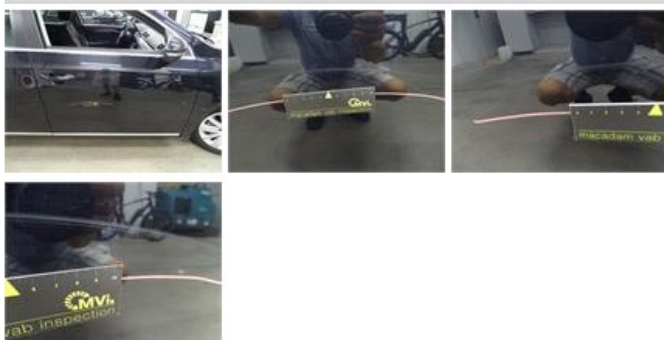

Rearview mirror housing L, Scratch(es), LI - Repair and paint (complete)

115,56