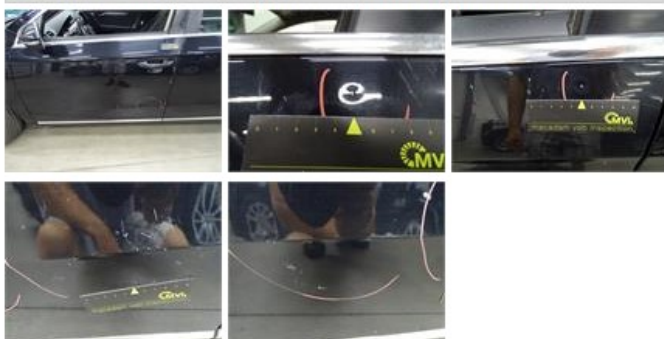

Door F L, Dent(s) and scratch(es), LI - Repair and paint (complete)

Door F R, Scratch(es), LI - Repair and paint (complete)

318,35