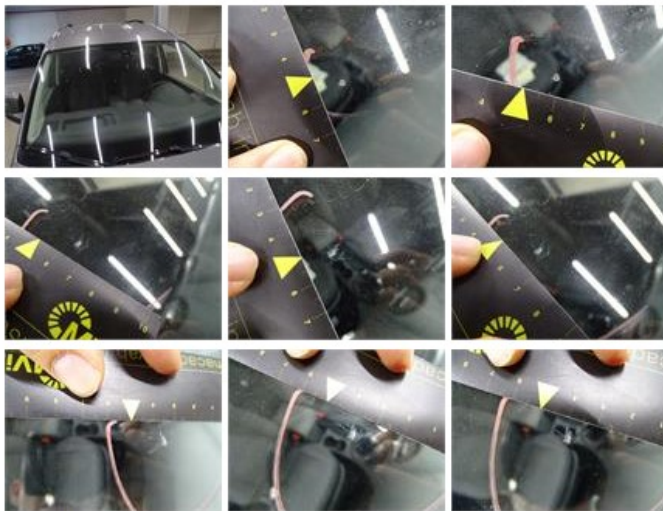

Roof, Chemical polution, LI - Repair and paint (complete)	361,13
---	--------

Bumper R, Scratch(es), LI - Repair and paint (complete)	158,85
---	--------

Bumper F, Scratch(es), Acceptable	0,00
<i>No pictures to display</i>	
Door F L, Dent(s), PDR - Paintless dent repair	63,00

Tailgate, Dent(s) and scratch(es), LI - Repair and paint (complete)

362,02

Wing R R, Dent(s) and scratch(es), LI - Repair and paint (complete)

231,15

Windscreen, Stone chip(s), E - Replace

395,40

Wing R L, Scratch(es), Acceptable

0,00

No pictures to display

Outer door handle F R, Scratch(es), Acceptable

0,00

No pictures to display

Door R L, Dent(s), PDR - Paintless dent repair

63,00