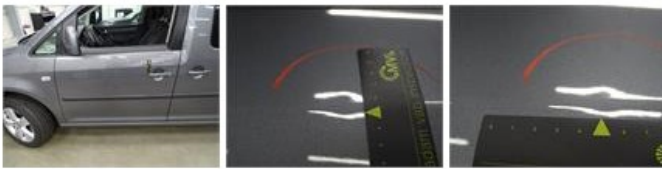

Bumper F, Scratch(es), Acceptable	0,00
<i>No pictures to display</i>	
Door F L, Dent(s), PDR - Paintless dent repair	63,00