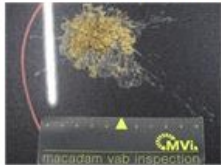

Door R L, Chemical polution, 67 - Polish

0,00

No pictures to display

Rear spoiler, Scratch(es), LI - Repair and paint (complete)

115,56

Bonnet F, Chemical polution, LI - Repair and paint (complete)

290,08

Bumper F, Dent(s) and scratch(es), LI - Repair and paint (complete)