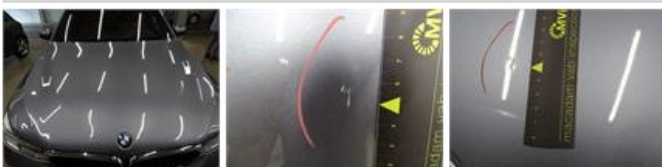

Wing F R, Scratch(es), Acceptable 0,00

No pictures to display

Ignition key, Missing, E - Replace 450,00

Bumper R, Dent(s) and scratch(es), LI - Repair and paint (complete) 254,16

Door F L, Scratch(es), Acceptable 0,00

No pictures to display

Alloy rim F L polished, Scratch(es), LI - Repair and paint (complete) 95,00

Bonnet, Dent(s) and scratch(es), LI - Repair and paint (complete) 348,09

Bumper F, Scratch(es), LI - Repair and paint (complete)