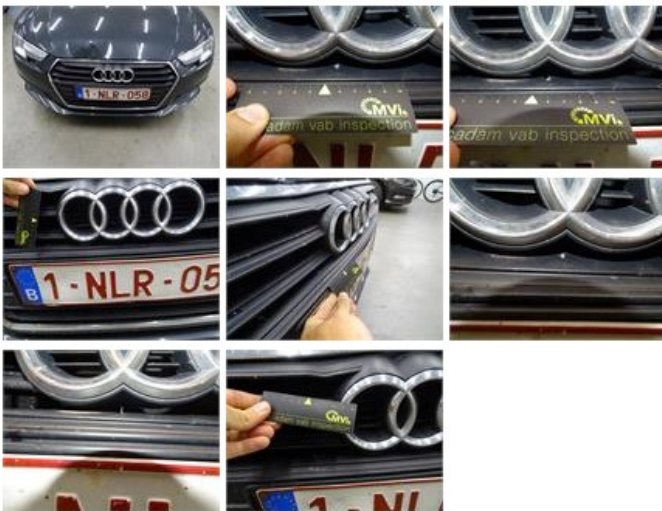

Door R L, Scratch(es), LI - Repair and paint (complete) 318,35

Windscreen, Stone chip(s), Acceptable 0,00

Alloy rim F L, Scratch(es), LI - Repair and paint (complete) 95,00

Bumper R, Crack, Le - Replace and paint

651,00

Bonnet, Dent(s), Le - Replace and paint

0,00

Bumper grille, Broken, E - Replace

0,00

Wing R L, Scratch(es), LI - Repair and paint (complete)

308,20

Wing F R, Dent(s) and scratch(es), LI - Repair and paint (complete) 220,18

Alloy rim F R, Scratch(es), Acceptable 0,00

No pictures to display

Bumper F, Dent(s) and scratch(es), LI - Repair and paint (complete) 211,80

Wing F L, Dent(s) and scratch(es), LI - Repair and paint (complete) 292,18