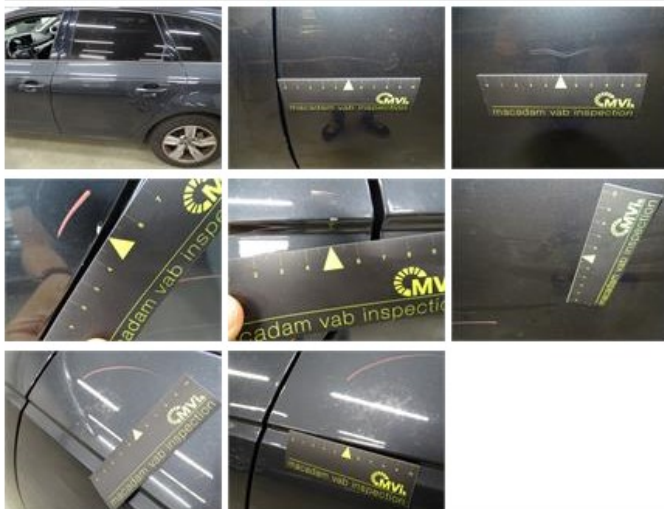

Roof, Scratch(es), Acceptable 0,00

No pictures to display

Trunk lid covering R, Scratch(es), Smart repair 110,64

Wing R R, Dent(s) and scratch(es), LI - Repair and paint (complete) 308,20

Door R R, Dent(s), PDR - Paintless dent repair 63,00

Door R L, Scratch(es), LI - Repair and paint (complete) 318,35

Windscreen, Stone chip(s), Acceptable 0,00

Alloy rim F L, Scratch(es), LI - Repair and paint (complete) 95,00

Bumper R, Crack, Le - Replace and paint