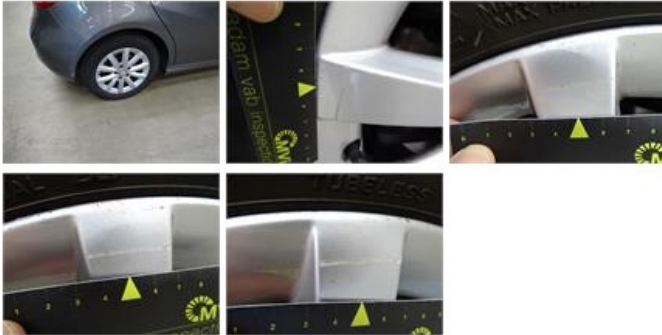

Door F R, Bad repair, Acceptable 0,00