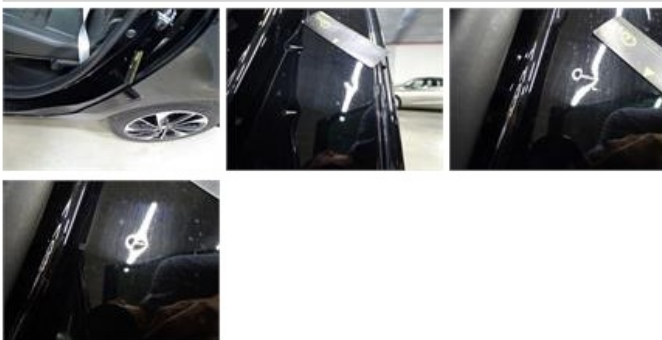

Rocker panel inner R R, Dent(s), LI - Repair and paint (complete) 115,56