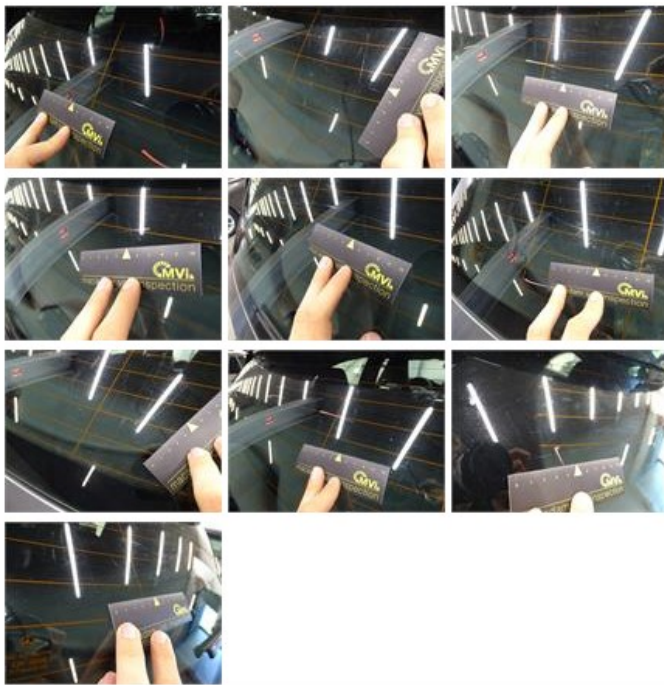

Bumper R, Scratch(es), Acceptable	0,00
<i>No pictures to display</i>	
Wing R R, Scratch(es), Acceptable	0,00
<i>No pictures to display</i>	
Door F L, Scratch(es), Acceptable	0,00
<i>No pictures to display</i>