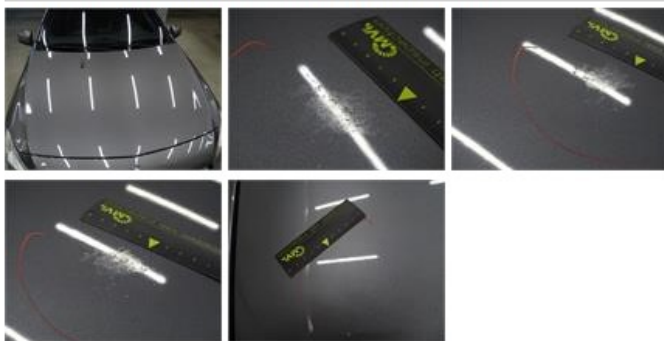

No pictures to display

Alloy rim R R, Scratch(es), Acceptable 0,00

No pictures to display

Bumper F, Chemical polution, LI - Repair and paint (complete) 211,80

Windscreen, Scratch(es), Acceptable 0,00

Bonnet, Chemical polution, LI - Repair and paint (complete) 290,08