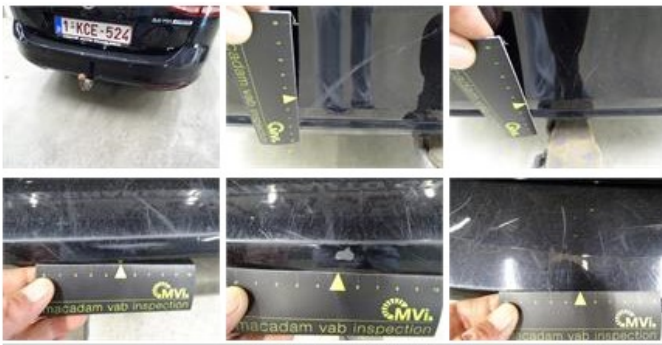

Rearview mirror housing R, Broken, Le - Replace and paint 372,40

Rocker panel inner R L, Dent(s), LI - Repair and paint (complete) 115,56

Wing R L, Dent(s), Acceptable 0,00

No pictures to display

Shutter / cover, Missing, E - Replace 14,80

Alloy rim R L, Scratch(es), LI - Repair and paint (complete) 95,00

Trunk lid covering R, Scratch(es), Acceptable 0,00

No pictures to display

Wing F R, Scratch(es), Acceptable 0,00

No pictures to display

Bumper F, Broken, Le - Replace and paint 735,00

Wing R R, Scratch(es), Acceptable 0,00

No pictures to display

Door F R, Scratch(es), Acceptable 0,00

No pictures to display

Bonnet, Chemical polution, Acceptable 0,00