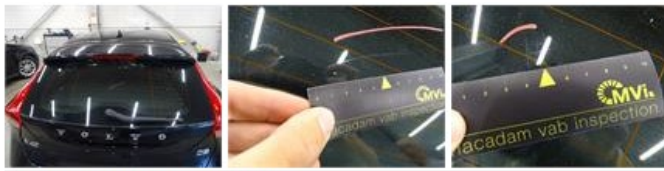

Tailgate, Scratch(es), Acceptable 0,00

No pictures to display

Door panel R R, Scratch(es), Smart repair 110,64