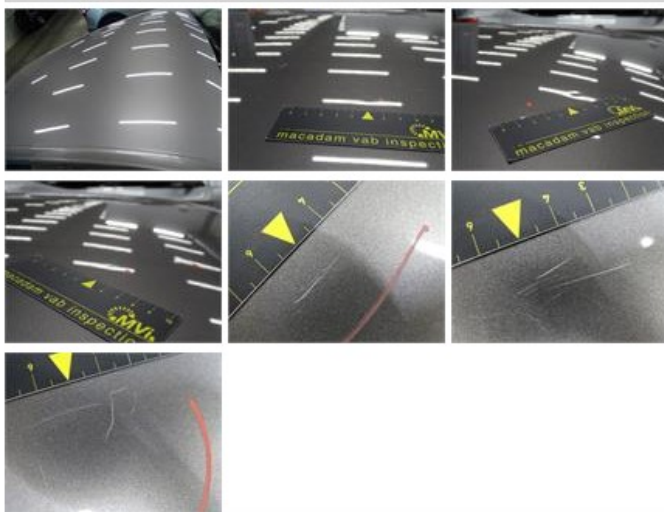

Degree of wear

205/55/16/91 V LightMetal				
Summer tyres:	Fr.L.	Fulda: 4 mm	Fr.R.	Fulda: 4 mm
	Re.L.	Michelin: 5 mm	Re.R.	Michelin: 4 mm

Assistance equipment

Emergency spare wheel	Yes	Jack	Yes
Number of charging cables (normal)	0		
Number of charging cables (rapid charge)	0		

481,50

Alloy rim F L, Scratch(es), Acceptable

0,00

No pictures to display

Door F R, Dent(s) and scratch(es), Acceptable

0,00

No pictures to display

Boot carpet, Dirty, Cleaning