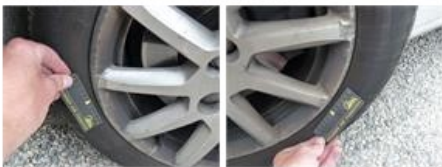

0,00

No pictures to display

Wing F L, Dent(s) and scratch(es), LI - Repair and paint (complete)

268,18

Bumper grille, Broken, E - Replace

32,40

Alloy rim F L, Scratch(es), LI - Repair and paint (complete)

95,00