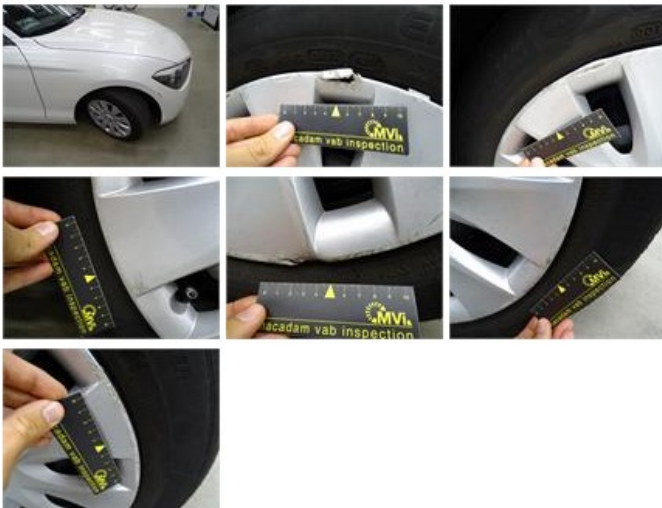

Bumper F, Dent(s) and scratch(es), LI - Repair and paint (complete)

211,80