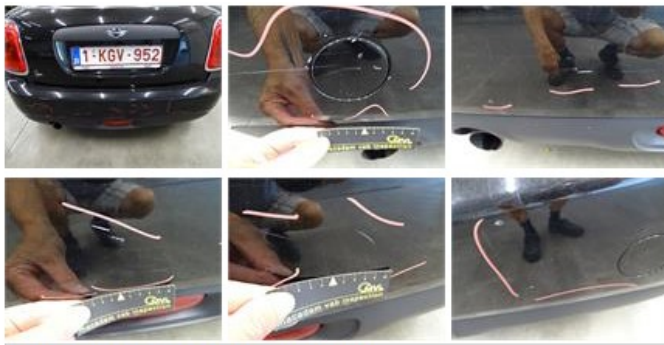

Bonnet, Dent(s), PDR - Paintless dent repair

63,00