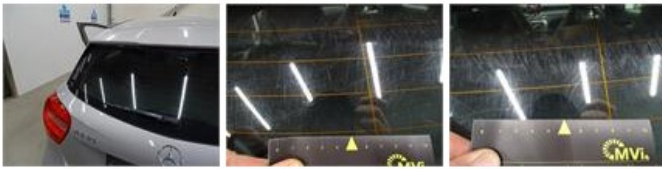

Bumper R, Scratch(es), LI - Repair and paint (complete)

211,80