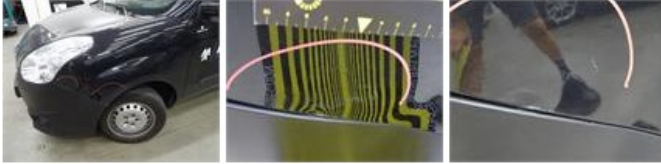

Wing R L, Scratch(es), 67 - Polish 0,00

No pictures to display

Wing F L, Dent(s) and scratch(es), LI - Repair and paint (complete) 165,13