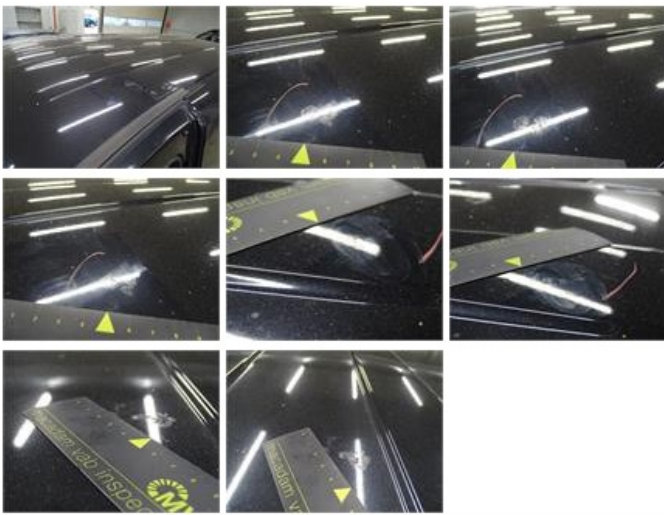

150,00

No pictures to display

Bumper R, Scratch(es), Smart repair

110,64

Roof, Chemical polution, LI - Repair and paint (complete)

361,13

Door F R, Scratch(es), Acceptable 0,00

No pictures to display