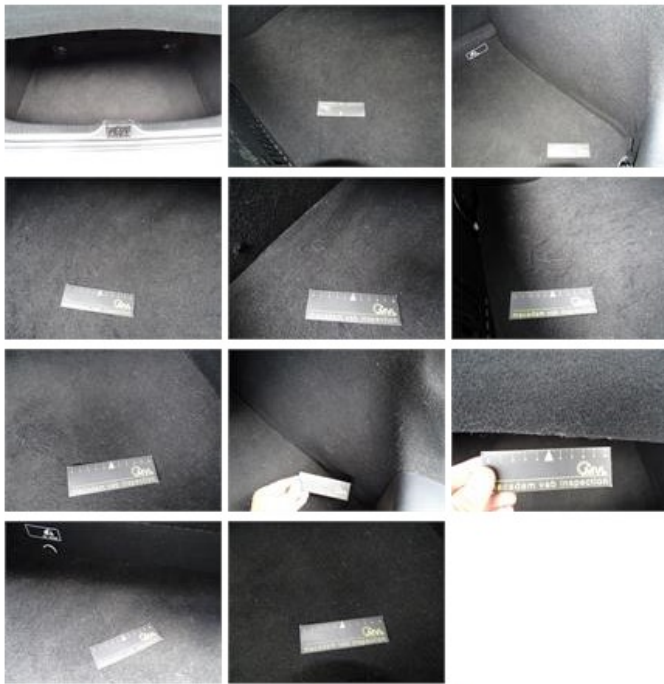

Bumper R, Scratch(es), LI - Repair and paint (complete)

169,44