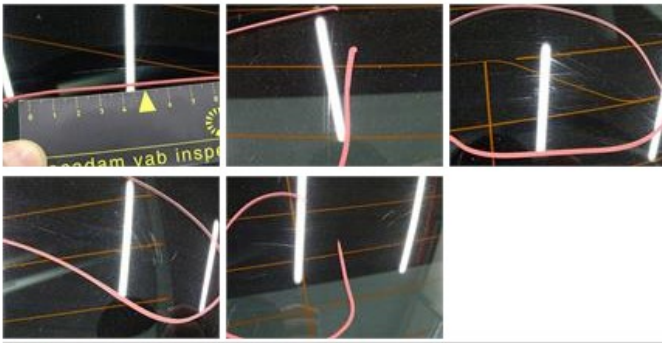

Wing F R, Scratch(es), 67 - Polish 0,00

No pictures to display

Bumper R, Scratch(es), Acceptable 0,00

No pictures to display

Alloy rim R L, Scratch(es), LI - Repair and paint (complete) 95,00