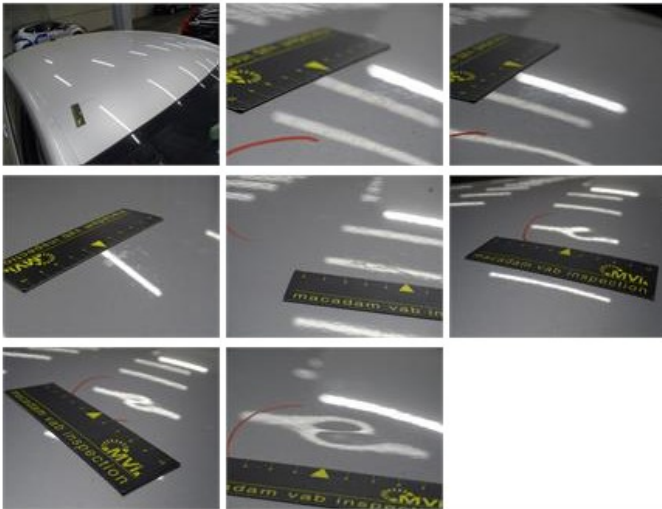

Wheel cover F R, Scratch(es), Acceptable 0,00

No pictures to display

Door R L, Scratch(es), Acceptable 0,00

No pictures to display

Roof pillar R, Dent(s), PDR - Paintless dent repair 63,00