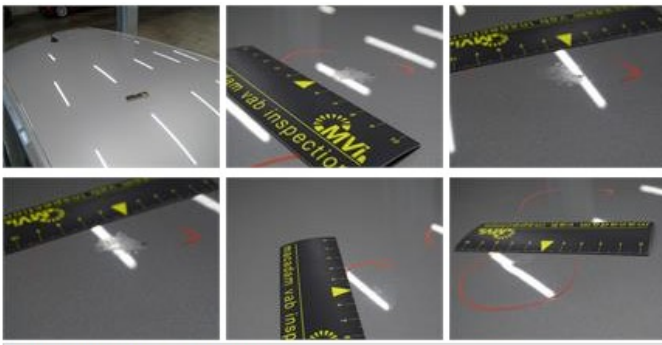

Roof pillar R, Bad repair, Acceptable

0,00