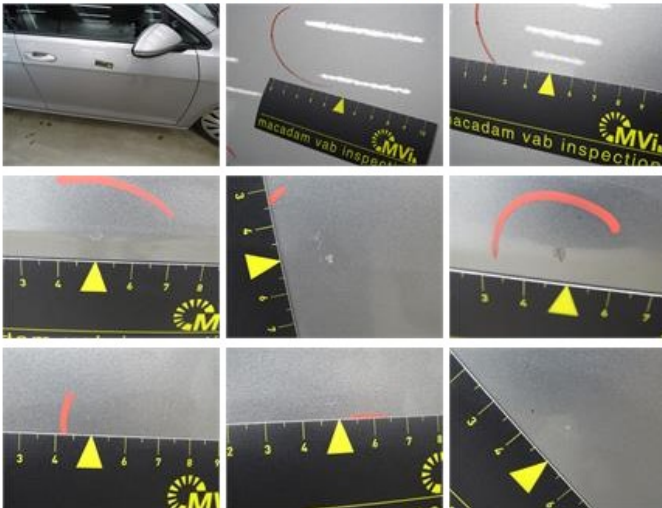

Degree of wear

	195/65/15/91 H Steel			
Summer tyres:	Fr.L.	Continental: 6 mm	Fr.R.	Continental: 6 mm
	Re.L.	Michelin: 7 mm	Re.R.	Michelin: 7 mm

Assistance equipment

Emergency spare wheel	Yes	Jack	Yes
Number of charging cables (normal)	0		
Number of charging cables (rapid charge)	0		

318,35

Bumper R, Scratch(es), LI - Repair and paint (complete)

211,80

Tailgate, Scratch(es), LI - Repair and paint (complete)

301,68

Bumper F, Scratch(es), Acceptable	0,00
<i>No pictures to display</i>	
Ignition key, Missing, E - Replace	150,00
<i>No pictures to display</i>	
Seat cover F R, Stain, Cleaning	25,00