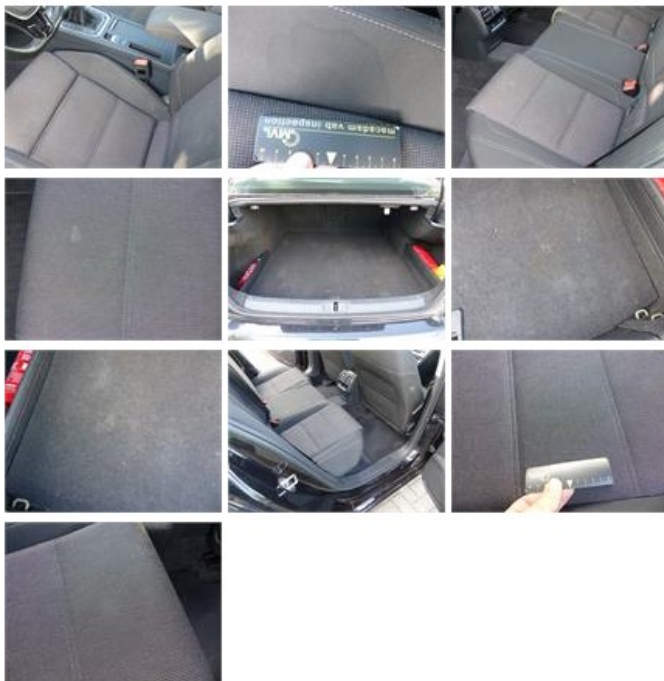

Total cost ex VAT	984,35
Door panel R L, Scratch(es), Acceptable	0,00
<i>No pictures to display</i>	
Door R R, Dent(s) and scratch(es), LI - Repair and paint (complete)	366,35

Wing R R, Dent(s) and scratch(es), LI - Repair and paint (complete)

356,20

Interior, Dirty, Cleaning

50,00

Roof, Dent(s), Acceptable

0,00

No pictures to display

Door F R, Dent(s) and scratch(es), Acceptable

0,00