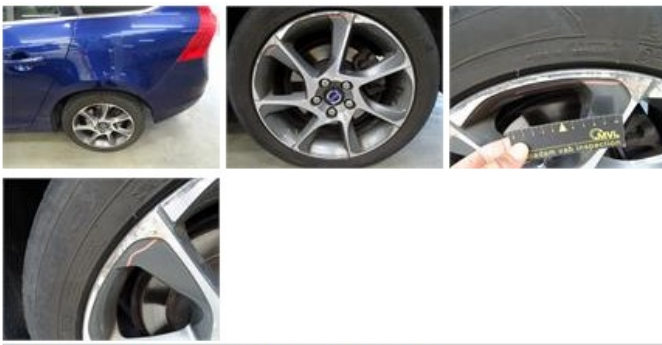

Rearview mirror housing R, Scratch(es), 67 - Polish 0,00

No pictures to display

Alloy rim F R, Scratch(es), LI - Repair and paint (complete) 95,00

Bonnet, Scratch(es), 67 - Polish 0,00

No pictures to display

Bumper R, Scratch(es), Acceptable 0,00

No pictures to display

Bumper F, Scratch(es), Acceptable 0,00

No pictures to display

Alloy rim F L, Scratch(es), LI - Repair and paint (complete) 95,00