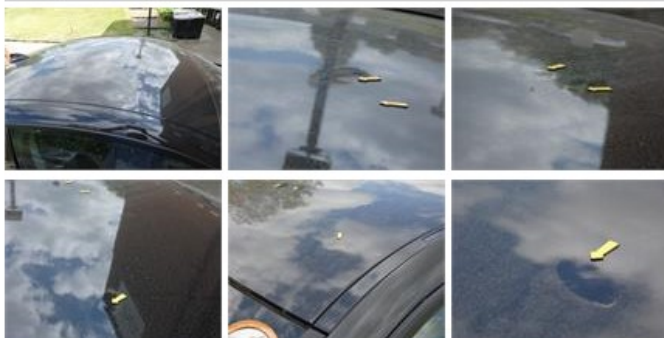

0,00

Door F L, Dent(s), Acceptable

0,00

No pictures to display

Bumper F, Dent(s) and scratch(es), LI - Repair and paint (complete)

350,16

Alloy rim R R polished, Scratch(es), LI - Repair and paint (complete)

95,00

Roof, Hail damage, PDR - Hail

0,00

Alloy rim R L polished, Scratch(es), Acceptable

0,00

No pictures to display

Door F L, Scratch(es), Acceptable

0,00