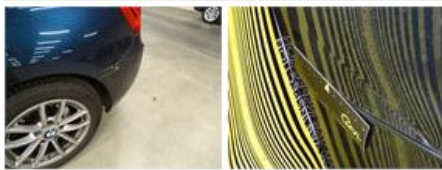

211,80

Wing R L, Dent(s), LI - Repair and paint (complete)

308,20

Bumper F, Scratch(es), LI - Repair and paint (complete)

211,80

Wing R R, Scratch(es), LI - Repair and paint (complete)

308,20

Roof, Dent(s), LI - Repair and paint (complete)