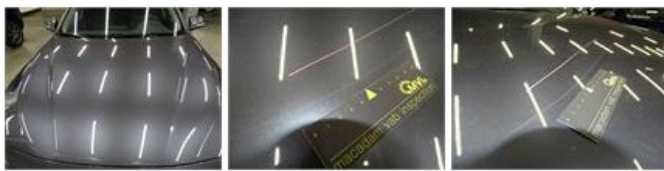

Door R R, Scratch(es), LI - Repair and paint (complete)

318,35