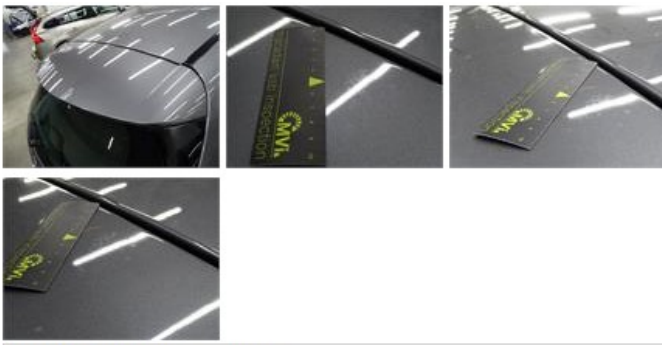

Wing F L, Scratch(es), Acceptable 0,00

No pictures to display

Door F R, Dent(s) and scratch(es), Acceptable 0,00

No pictures to display

Alloy rim F R polished, Scratch(es), LI - Repair and paint (complete) 95,00

Alloy rim R L polished, Scratch(es), Acceptable 0,00

No pictures to display

Bumper F, Scratch(es), LI - Repair and paint (complete) 211,80

Door R R, Scratch(es), Acceptable 0,00

No pictures to display

Door F L, Scratch(es), Acceptable 0,00

No pictures to display

Roof, Chemical pollution, LI - Repair and paint (complete) 481,50

Alloy rim F L polished, Scratch(es), LI - Repair and paint (complete) 95,00