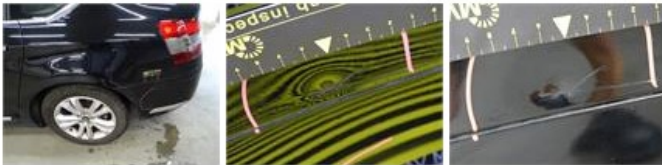

Door F R, Scratch(es), Acceptable	0,00

No pictures to display