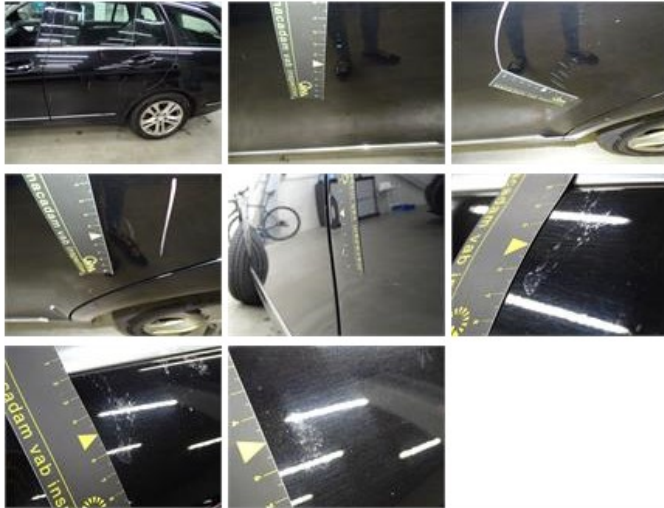

Degree of wear

205/55/16/91 V LightMetal				
Summer tyres:	Fr.L.	Michelin: 6 mm	Fr.R.	Michelin: 6 mm
	Re.L.	Bridgestone: 6 mm	Re.R.	Bridgestone: 6 mm

Assistance equipment

Emergency spare wheel	Yes	Jack	Yes
Number of charging cables (normal)	0		
Number of charging cables (rapid charge)	0		

Total cost ex VAT	3523,49
Roof pillar L, Chemical polution, LI - Repair and paint (complete)	220,18

Tailgate, Scratch(es), Acceptable 0,00

No pictures to display

Door R L, Dent(s) and scratch(es), LI - Repair and paint (complete) 318,35