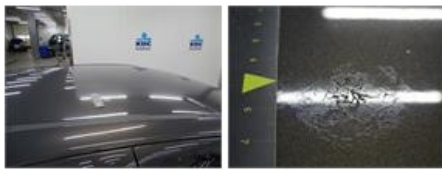

176,14

Alloy rim F L, Scratch(es), LI - Repair and paint (complete)

95,00

Roof, Chemical polution, LI - Repair and paint (complete)

385,20

Door F L, Scratch(es), Acceptable

0,00

No pictures to display