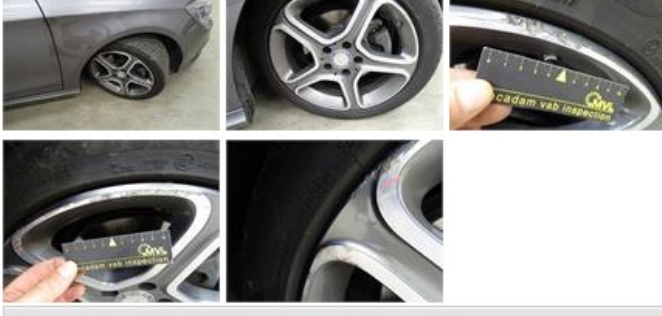

**Degree of wear**

<b>225/45/17/97 V LightMetal</b>				
Summer tyres:	Fr.L.	<b>Pirelli: 7 mm</b>	Fr.R.	<b>Pirelli: 7 mm</b>
	Re.L.	<b>Pirelli: 5 mm</b>	Re.R.	<b>Pirelli: 5 mm</b>

**Assistance equipment**

Bonnet, Chemical poltution, LI - Repair and paint (complete) 290,08

Door F L, Scratch(es), Acceptable 0,00

No pictures to display

Alloy rim F R polished, Scratch(es), LI - Repair and paint (complete) 95,00