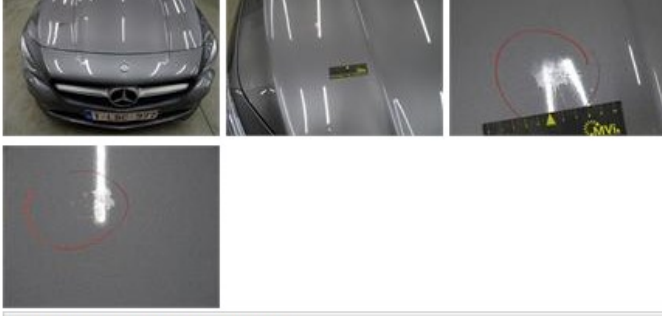

Door F L, Scratch(es), Acceptable 0,00

No pictures to display

Alloy rim F R polished, Scratch(es), LI - Repair and paint (complete) 95,00