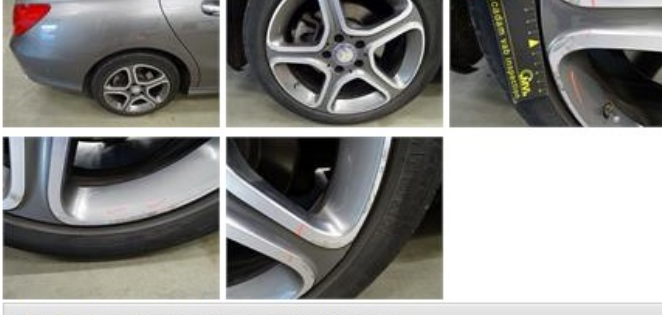

**Degree of wear**

<b>225/45/17/97 V LightMetal</b>				
Summer tyres:	Fr.L.	<b>Pirelli: 7 mm</b>	Fr.R.	<b>Pirelli: 7 mm</b>
	Re.L.	<b>Pirelli: 5 mm</b>	Re.R.	<b>Pirelli: 5 mm</b>

**Assistance equipment**

Bonnet, Chemical poltution, LI - Repair and paint (complete) 290,08

Door F L, Scratch(es), Acceptable 0,00

No pictures to display

Alloy rim F R polished, Scratch(es), LI - Repair and paint (complete) 95,00

Bumper R, Scratch(es), LI - Repair and paint (complete) 211,80

Alloy rim F L polished, Scratch(es), Acceptable 0,00

No pictures to display

Alloy rim R R polished, Scratch(es), LI - Repair and paint (complete) 95,00