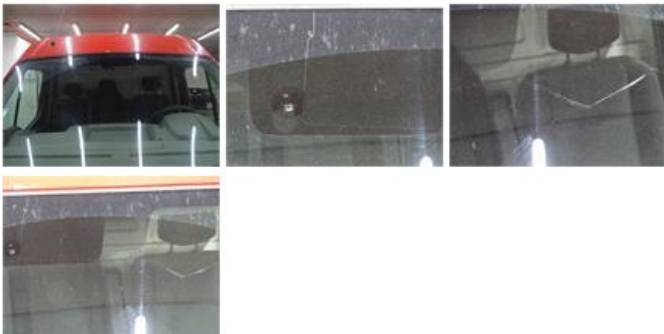

Windscreen, Crack, E - Replace

Sill outer L, Dent(s) and scratch(es), LI - Repair and paint (complete)

232,88