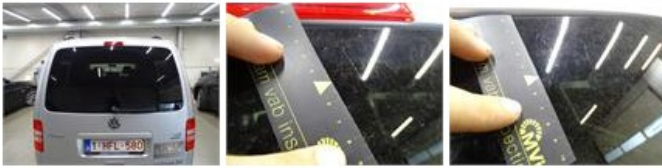

Rear window, Scratch(es), Acceptable 0,00