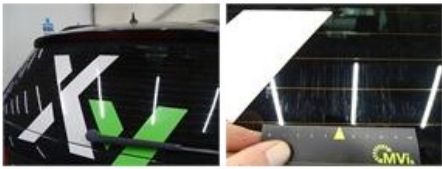

Bumper F, Scratch(es), Acceptable	0,00
<i>No pictures to display</i>	
Roof, Scratch(es), Acceptable	0,00
<i>No pictures to display</i>	
Tailgate, Scratch(es), Acceptable	0,00
<i>No pictures to display</i>	
Bumper R, Scratch(es), Acceptable	0,00
<i>No pictures to display</i>	
Door R L, Scratch(es), Acceptable	0,00
<i>No pictures to display</i>	
Wing R R, Scratch(es), It - Spot repair	115,56