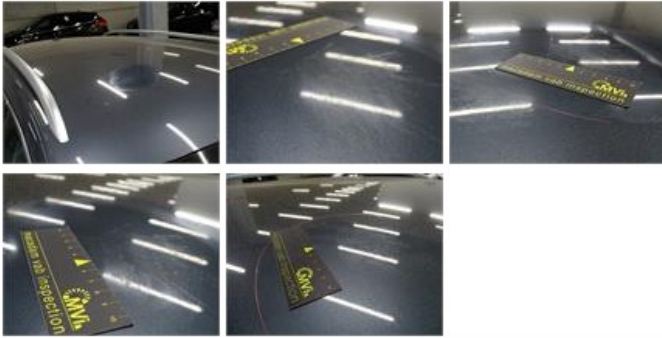

Internal Boot Lining L, Hole, Smart repair

0,00